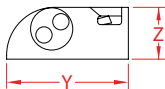

## 304 STAINLESS STEEL

Import

Precision  
Cast

Stamped

ITEM	A (webbing)	X (height)	Y (length)	Z (width)	WLL (lb)	WT (lb)	PACKAGING TYPE	EACH (qty)	INNER (qty)	CARTON (qty)	UPC
S0207-0026	1"	1.43"	2.56"	1.06"	400	0.33	POLYBAG	1	1	100	791506037255